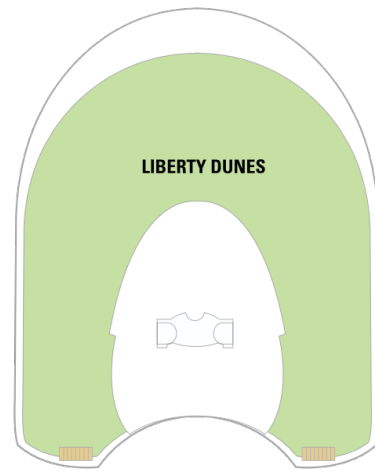

Liberty of the Seas

Deck Fifteen

Liberty of the Seas

Deck Fourteen

Liberty of the Seas

Deck Thirteen

Liberty of the Seas

Deck Twelve

Suites

VP Ocean View Panoramic Suite (No

Balcony

CB Connecting Oceanview Balcony

4D Ocean View Balcony

Ocean View

1L Spacious Panoramic Ovw Access

1L Spacious Panoramic Ocean View

Interior

4V Interior

Liberty of the Seas

Deck Eleven

Liberty of the Seas

Deck Ten

Suites

- GS** Grand Suite - 1 Bedroom
- J3 J4** Junior Suite
- JT** Sunset Junior Suite
- RS** Royal Suite with Balcony
- OS** Owner's Suite - 1 Bedroom
- J3** Junior Suite w/Bal Accessible