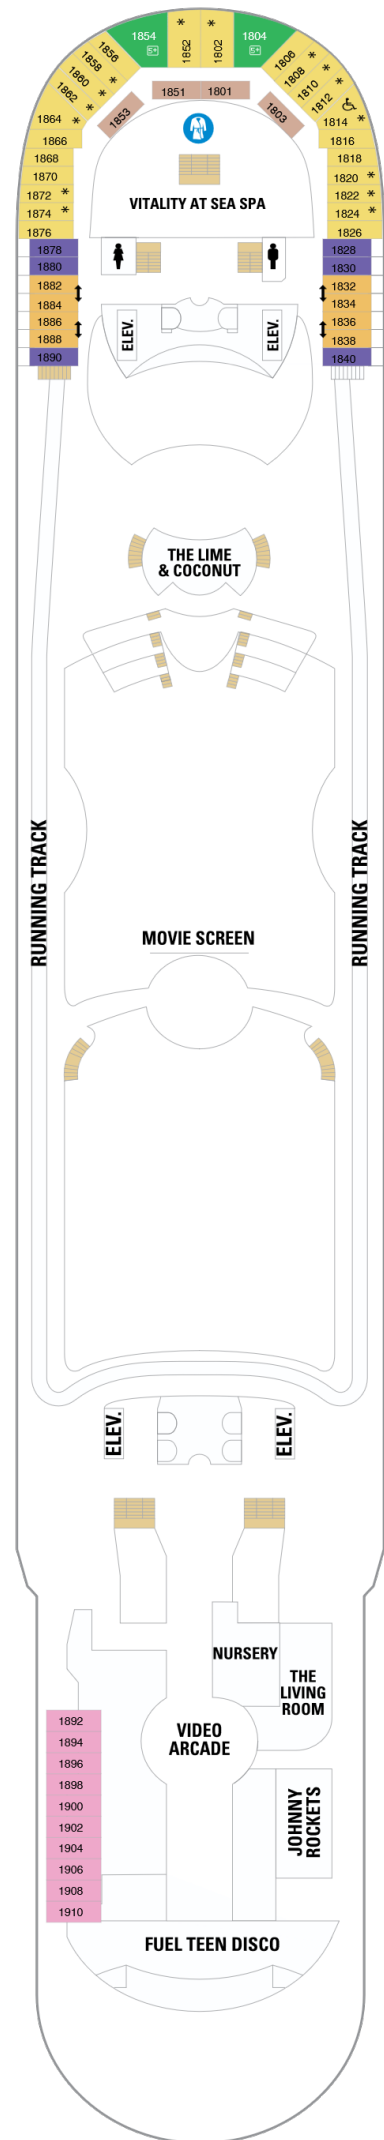

Liberty of the Seas

Deck Fifteen

Liberty of the Seas

Deck Fourteen

Liberty of the Seas

Deck Thirteen

Liberty of the Seas

Deck Twelve

Suites

VP Ocean View Panoramic Suite (No

Balcony

CB Connecting Oceanview Balcony

4D Ocean View Balcony

Ocean View

1L Spacious Panoramic Ovw Access

1L Spacious Panoramic Ocean View

Interior

4V Interior

Liberty of the Seas

Deck Eleven

Liberty of the Seas

Deck Ten

Suites

- GS** Grand Suite - 1 Bedroom
- J3 J4** Junior Suite
- JT** Sunset Junior Suite
- RS** Royal Suite with Balcony
- OS** Owner's Suite - 1 Bedroom
- J3** Junior Suite w/Bal Accessible

Balcony

- 1B 2B** Spacious Ocean View Balcony
- 3B 4B** Connecting Oceanview Balcony
- CB** Connecting Oceanview Balcony
- 4D** Ocean View Balcony
- SG** Spacious Sunset Balcony

Ocean View

- 4M** Spacious Ocean View