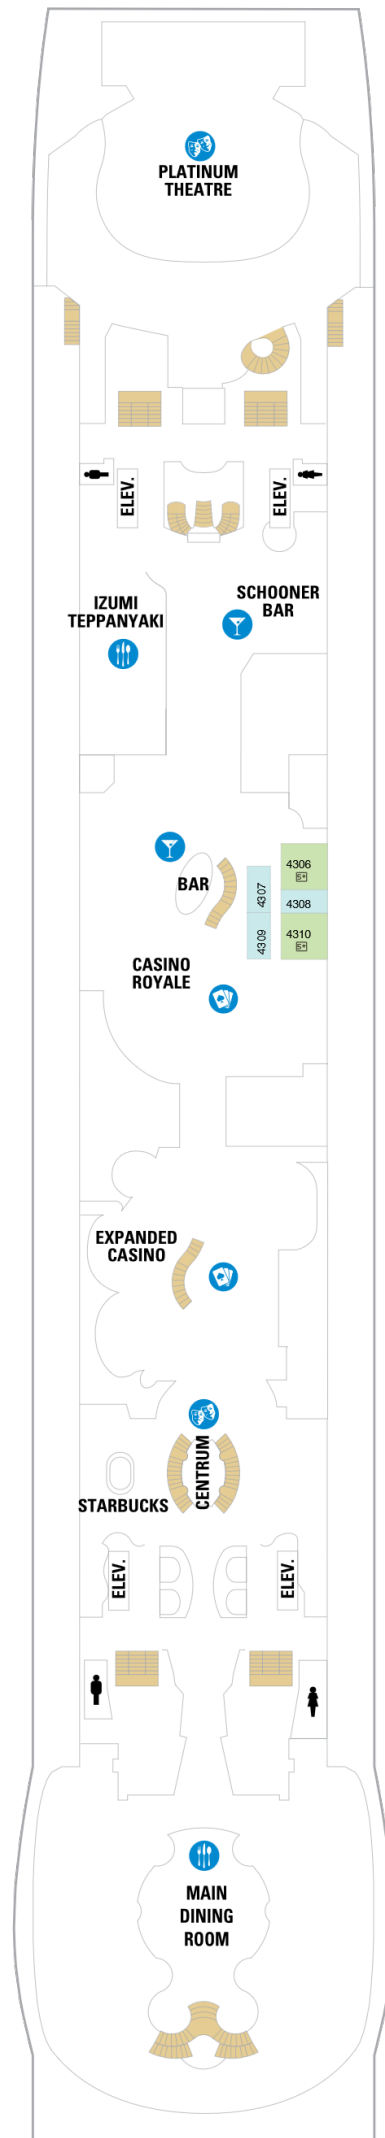

Liberty of the Seas

Deck Four