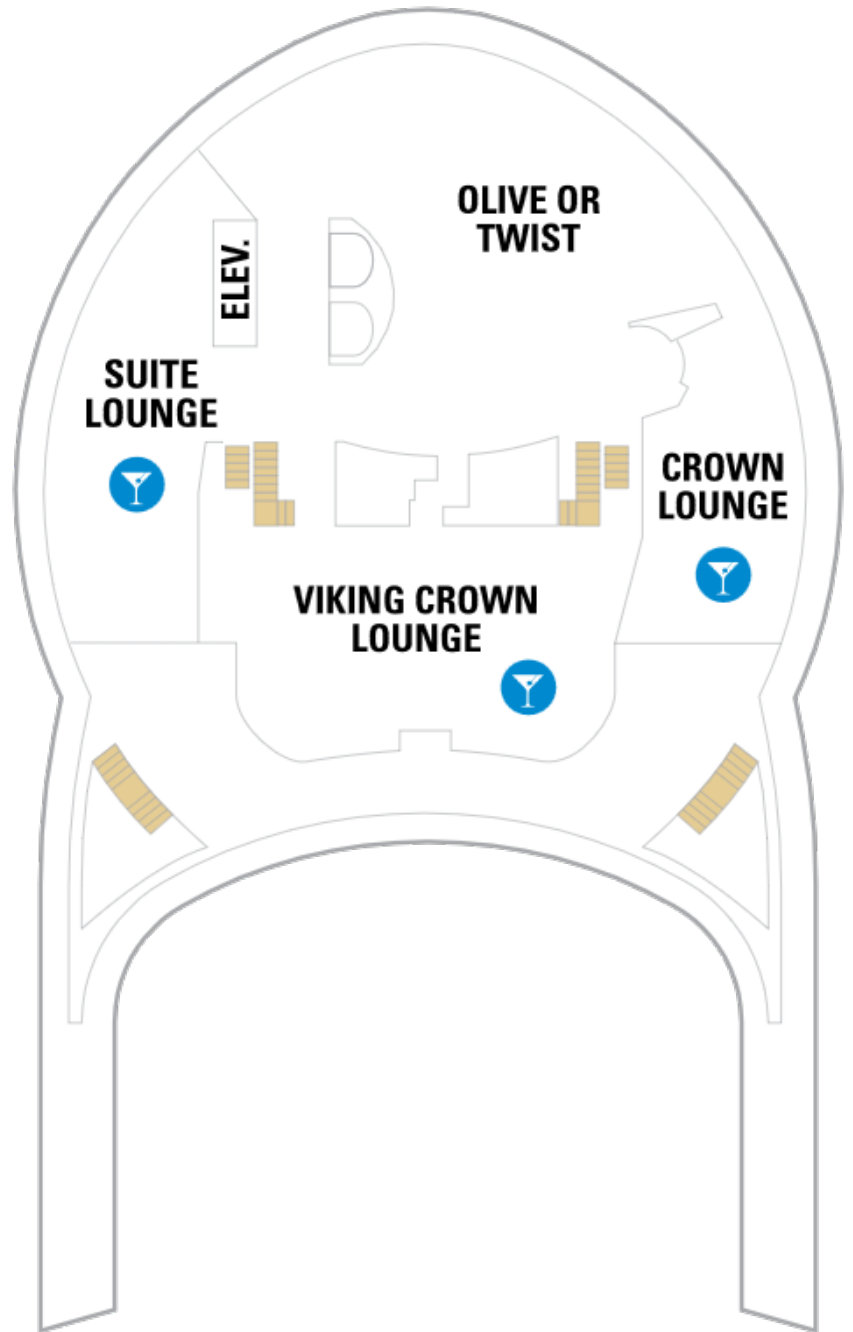

Liberty of the Seas

Deck Fifteen

Liberty of the Seas

Deck Fourteen

Liberty of the Seas

Deck Thirteen

Liberty of the Seas

Deck Twelve

Suites

VP Ocean View Panoramic Suite (No

Balcony

CB Connecting Oceanview Balcony

4D Ocean View Balcony

Ocean View

1L Spacious Panoramic Ovw Access

1L Spacious Panoramic Ocean View

Interior

4V Interior

Liberty of the Seas

Deck Eleven

Liberty of the Seas

Deck Ten

Suites

- GS** Grand Suite - 1 Bedroom
- J3 J4** Junior Suite
- JT** Sunset Junior Suite
- RS** Royal Suite with Balcony
- OS** Owner's Suite - 1 Bedroom
- J3** Junior Suite w/Bal Accessible

Ocean View

1N 2N
3N 4N Ocean View

Interior

1V 2V
4V Interior

Liberty of the Seas

Deck Two

Ocean View

- 1K Ultra Spacious Ocean View
- 1N 2N Ocean View
- 3N 4N Ocean View
- 4N Ocean View Accessible