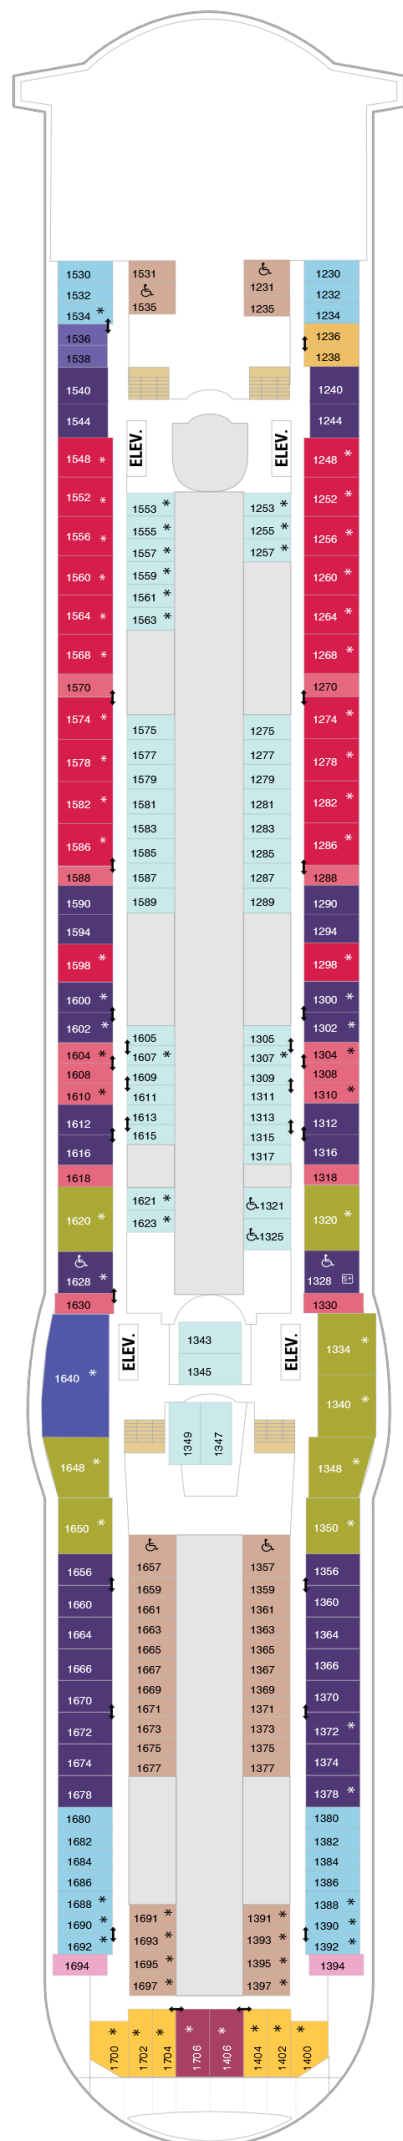

Liberty of the Seas

Deck Ten

Suites

- **GS** Grand Suite - 1 Bedroom
- **J3 J4** Junior Suite
- **JT** Sunset Junior Suite
- **RS** Royal Suite with Balcony
- **OS** Owner's Suite - 1 Bedroom
- **J3** Junior Suite w/Bal Accessible

Balcony

- **1B 2B** Spacious Ocean View Balcony
- **3B 4B** Connecting Oceanview Balcony
- **CB** Connecting Oceanview Balcony
- **4D** Ocean View Balcony
- **SG** Spacious Sunset Balcony

Ocean View

- **4M** Spacious Ocean View

Interior

- **1V 2V** Interior
- **3V 4V** Interior Stateroom Access