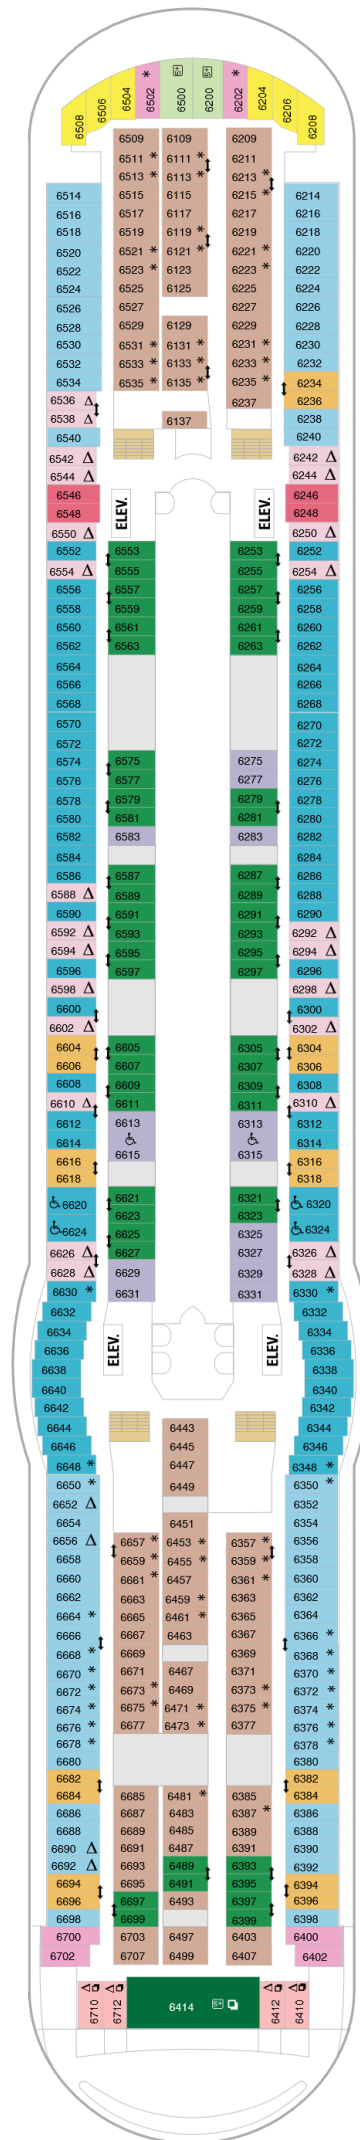

Liberty of the Seas

Deck Six

Suites

VS Villa Suite - 4 Bedroom's

Balcony

2D OceanView Balcony Accessible

2B 3B 4B Spacious Ocean View Balcony

CB Connecting Oceanview Balcony

1D 2D 5D Ocean View Balcony

SB Sunset Balcony

Ocean View

1K Ultra Spacious Ocean View

3M 4M Spacious Ocean View

4N Ocean View

Interior

2T Promenade View Interior

3V 4V Interior

CP Connecting promenade

2T Promenade Stateroom Access