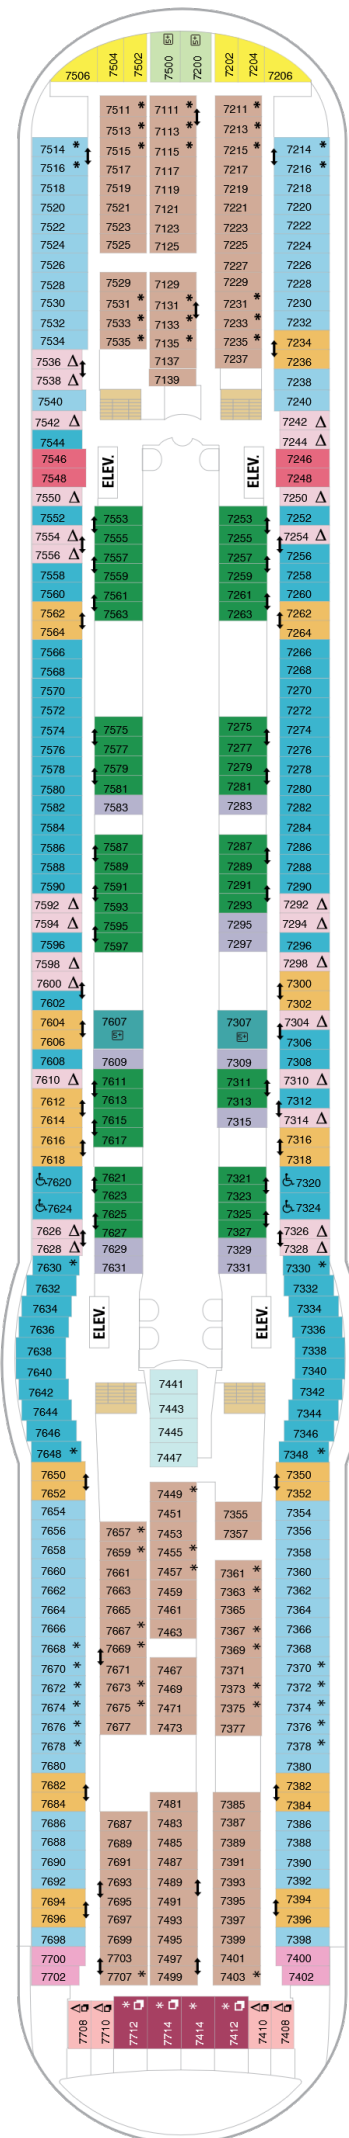

Liberty of the Seas

Deck Fifteen

Liberty of the Seas

Deck Fourteen

Liberty of the Seas

Deck Thirteen

Liberty of the Seas

Deck Twelve

Suites

VP Ocean View Panoramic Suite (No

Balcony

CB Connecting Oceanview Balcony

4D Ocean View Balcony

Ocean View

1L Spacious Panoramic Ovw Access

1L Spacious Panoramic Ocean View

Balcony

- 1B 2B** Spacious Ocean View Balcony
- 3B 4B** Connecting Oceanview Balcony
- CB** Connecting Oceanview Balcony
- 4D** Ocean View Balcony
- SG** Spacious Sunset Balcony

Ocean View

- 4M** Spacious Ocean View

4M Spacious Ocean View

4N Ocean View

Interior

1Q Spacious Promenade View interi

2T Promenade View Interior

3V **4V** Interior

CP Connecting promenade

Liberty of the Seas