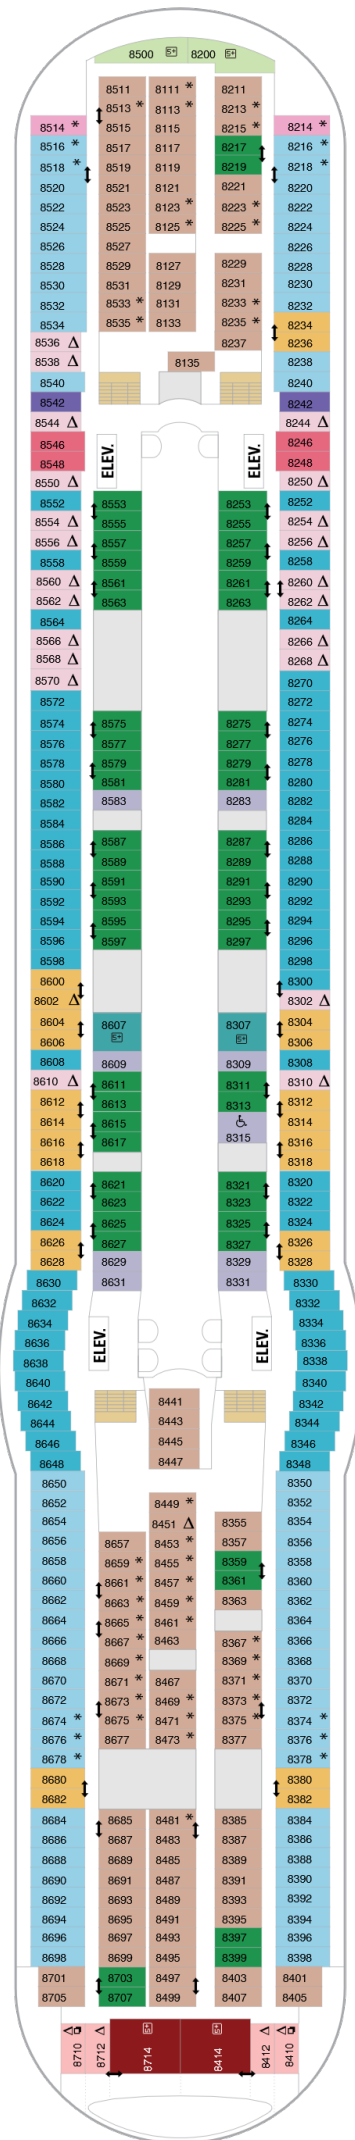

Liberty of the Seas

Deck Eight

Suites

GT Grand Suite - 2 Bedroom's

Balcony

2B 3B 4B Spacious Ocean View Balcony

CB Connecting Oceanview Balcony

2D 4D 5D Ocean View Balcony

SB Sunset Balcony

Ocean View

1K Ultra Spacious Ocean View

3M Spacious Ocean View

Interior

1Q Spacious Promenade View interi

2T Promenade View Interior

3V 4V Interior

CP Connecting promenade

2T Promenade Stateroom Access