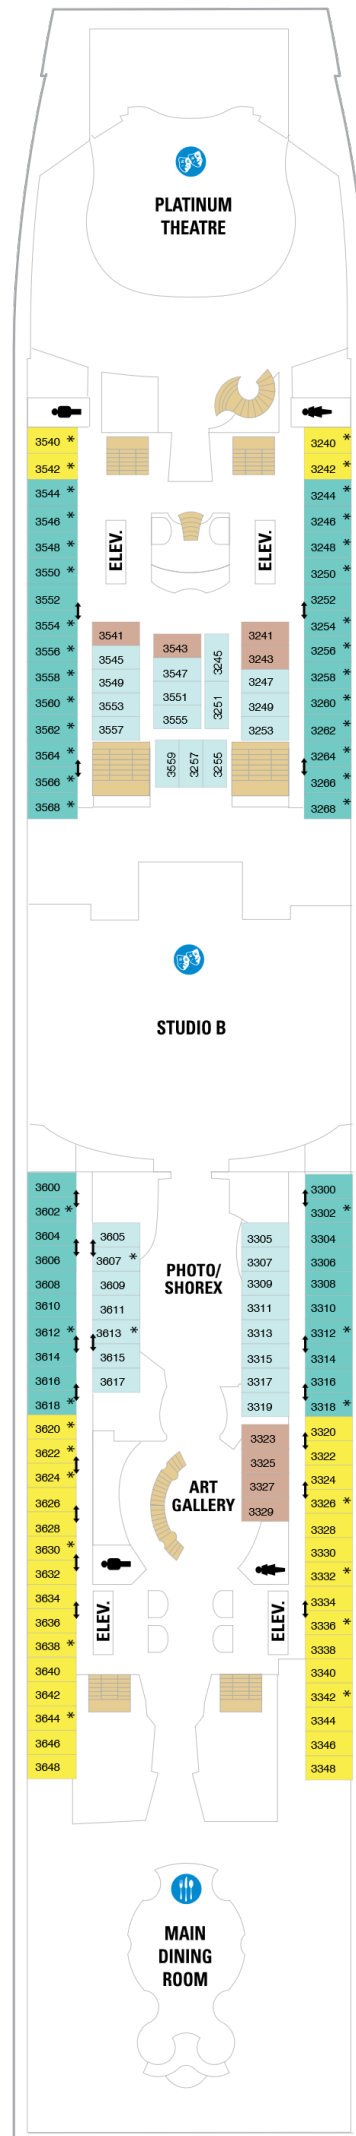

Liberty of the Seas

Deck Three

Ocean View

1N 2N
3N 4N Ocean View

Interior

1V 2V
4V Interior