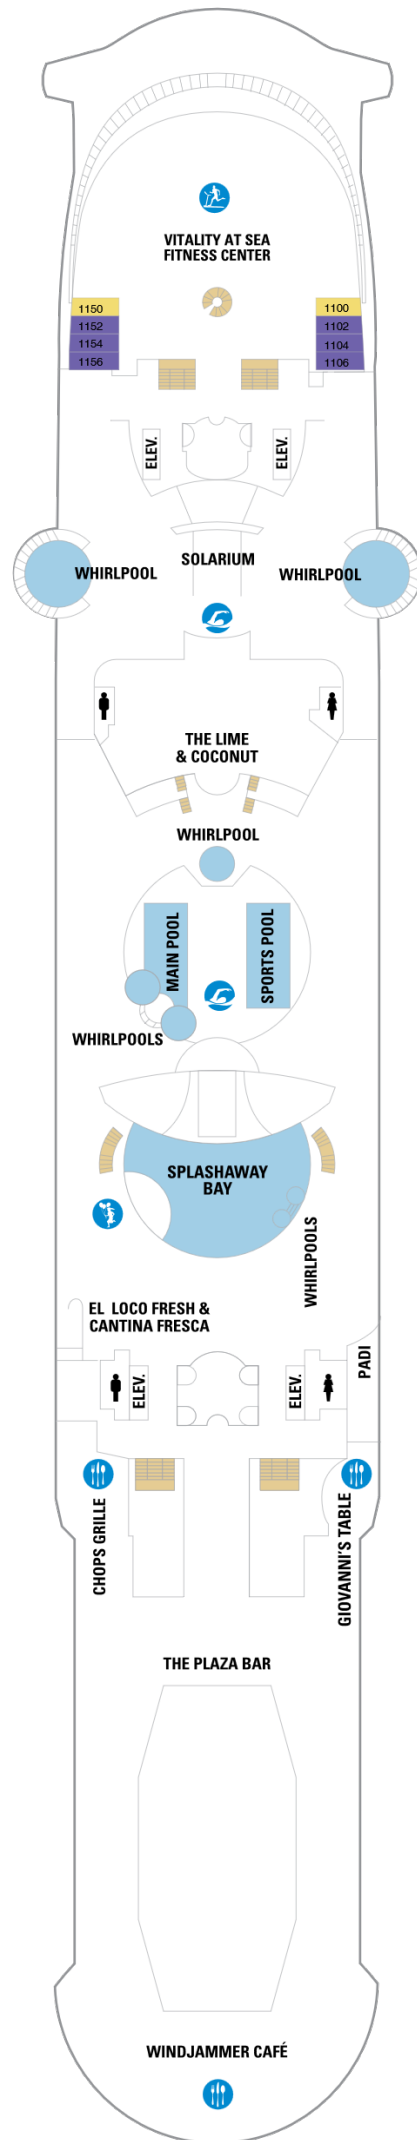

Liberty of the Seas

Deck Fifteen

Liberty of the Seas

Deck Fourteen

Liberty of the Seas

Deck Thirteen

Liberty of the Seas

Deck Twelve

Suites

VP Ocean View Panoramic Suite (No

Balcony

CB Connecting Oceanview Balcony

4D Ocean View Balcony

Ocean View

1L Spacious Panoramic Ovw Access

1L Spacious Panoramic Ocean View

Interior

4V Interior

Liberty of the Seas

Deck Eleven

Liberty of the Seas

Deck Ten

Suites

- GS** Grand Suite - 1 Bedroom
- J3 J4** Junior Suite
- JT** Sunset Junior Suite
- RS** Royal Suite with Balcony
- OS** Owner's Suite - 1 Bedroom
- J3** Junior Suite w/Bal Accessible

Balcony

- 1B 2B** Spacious Ocean View Balcony
- 3B 4B** Connecting Oceanview Balcony
- CB** Connecting Oceanview Balcony
- 4D** Ocean View Balcony
- SG** Spacious Sunset Balcony

Ocean View

- 4M** Spacious Ocean View