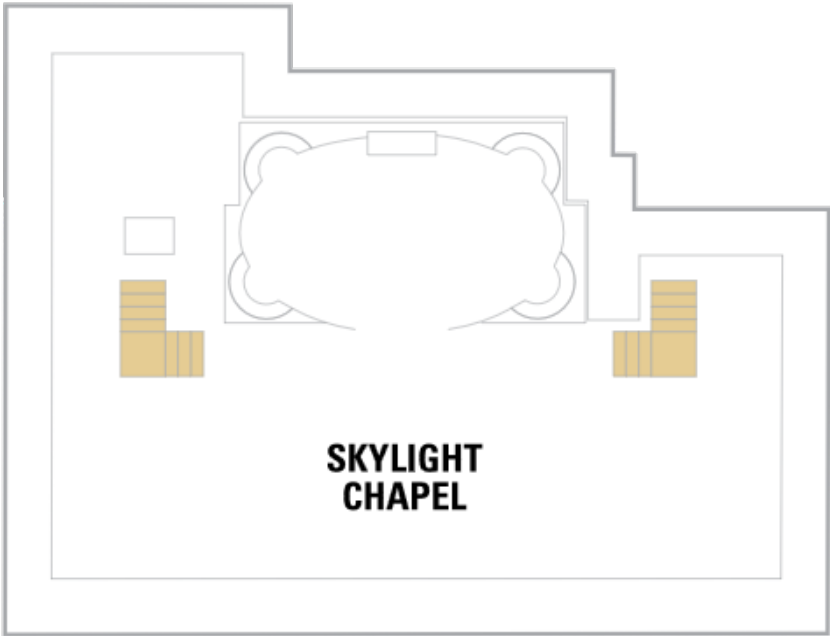

Liberty of the Seas

Deck Fifteen

Liberty of the Seas

Deck Fourteen

Liberty of the Seas

Deck Thirteen

Liberty of the Seas

Deck Twelve

Suites

VP Ocean View Panoramic Suite (No

Balcony

CB Connecting Oceanview Balcony

4D Ocean View Balcony

Ocean View

1L Spacious Panoramic Ovw Access

1L Spacious Panoramic Ocean View

Interior

4V Interior

Liberty of the Seas

Deck Eleven

Liberty of the Seas

Deck Ten

Suites

- GS** Grand Suite - 1 Bedroom
- J3 J4** Junior Suite
- JT** Sunset Junior Suite
- RS** Royal Suite with Balcony
- OS** Owner's Suite - 1 Bedroom
- J3** Junior Suite w/Bal Accessible