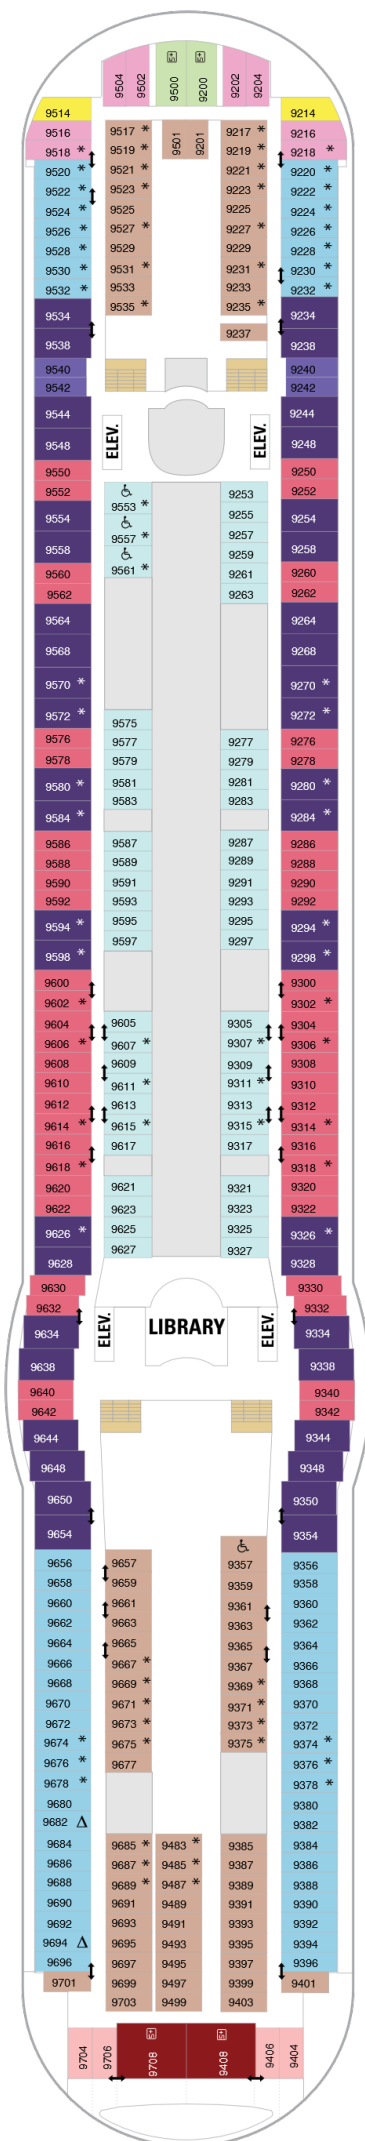

Liberty of the Seas

Deck Nine

Suites

GT Grand Suite - 2 Bedroom's

J3 J4 Junior Suite

Balcony

1B 2B 3B 4B Spacious Ocean View Balcony

4D Ocean View Balcony

SB Sunset Balcony

Ocean View

1K Ultra Spacious Ocean View

3M 4M Spacious Ocean View

4N Ocean View

Interior

1V 2V 3V 4V Interior

1V 4V Interior Stateroom Access